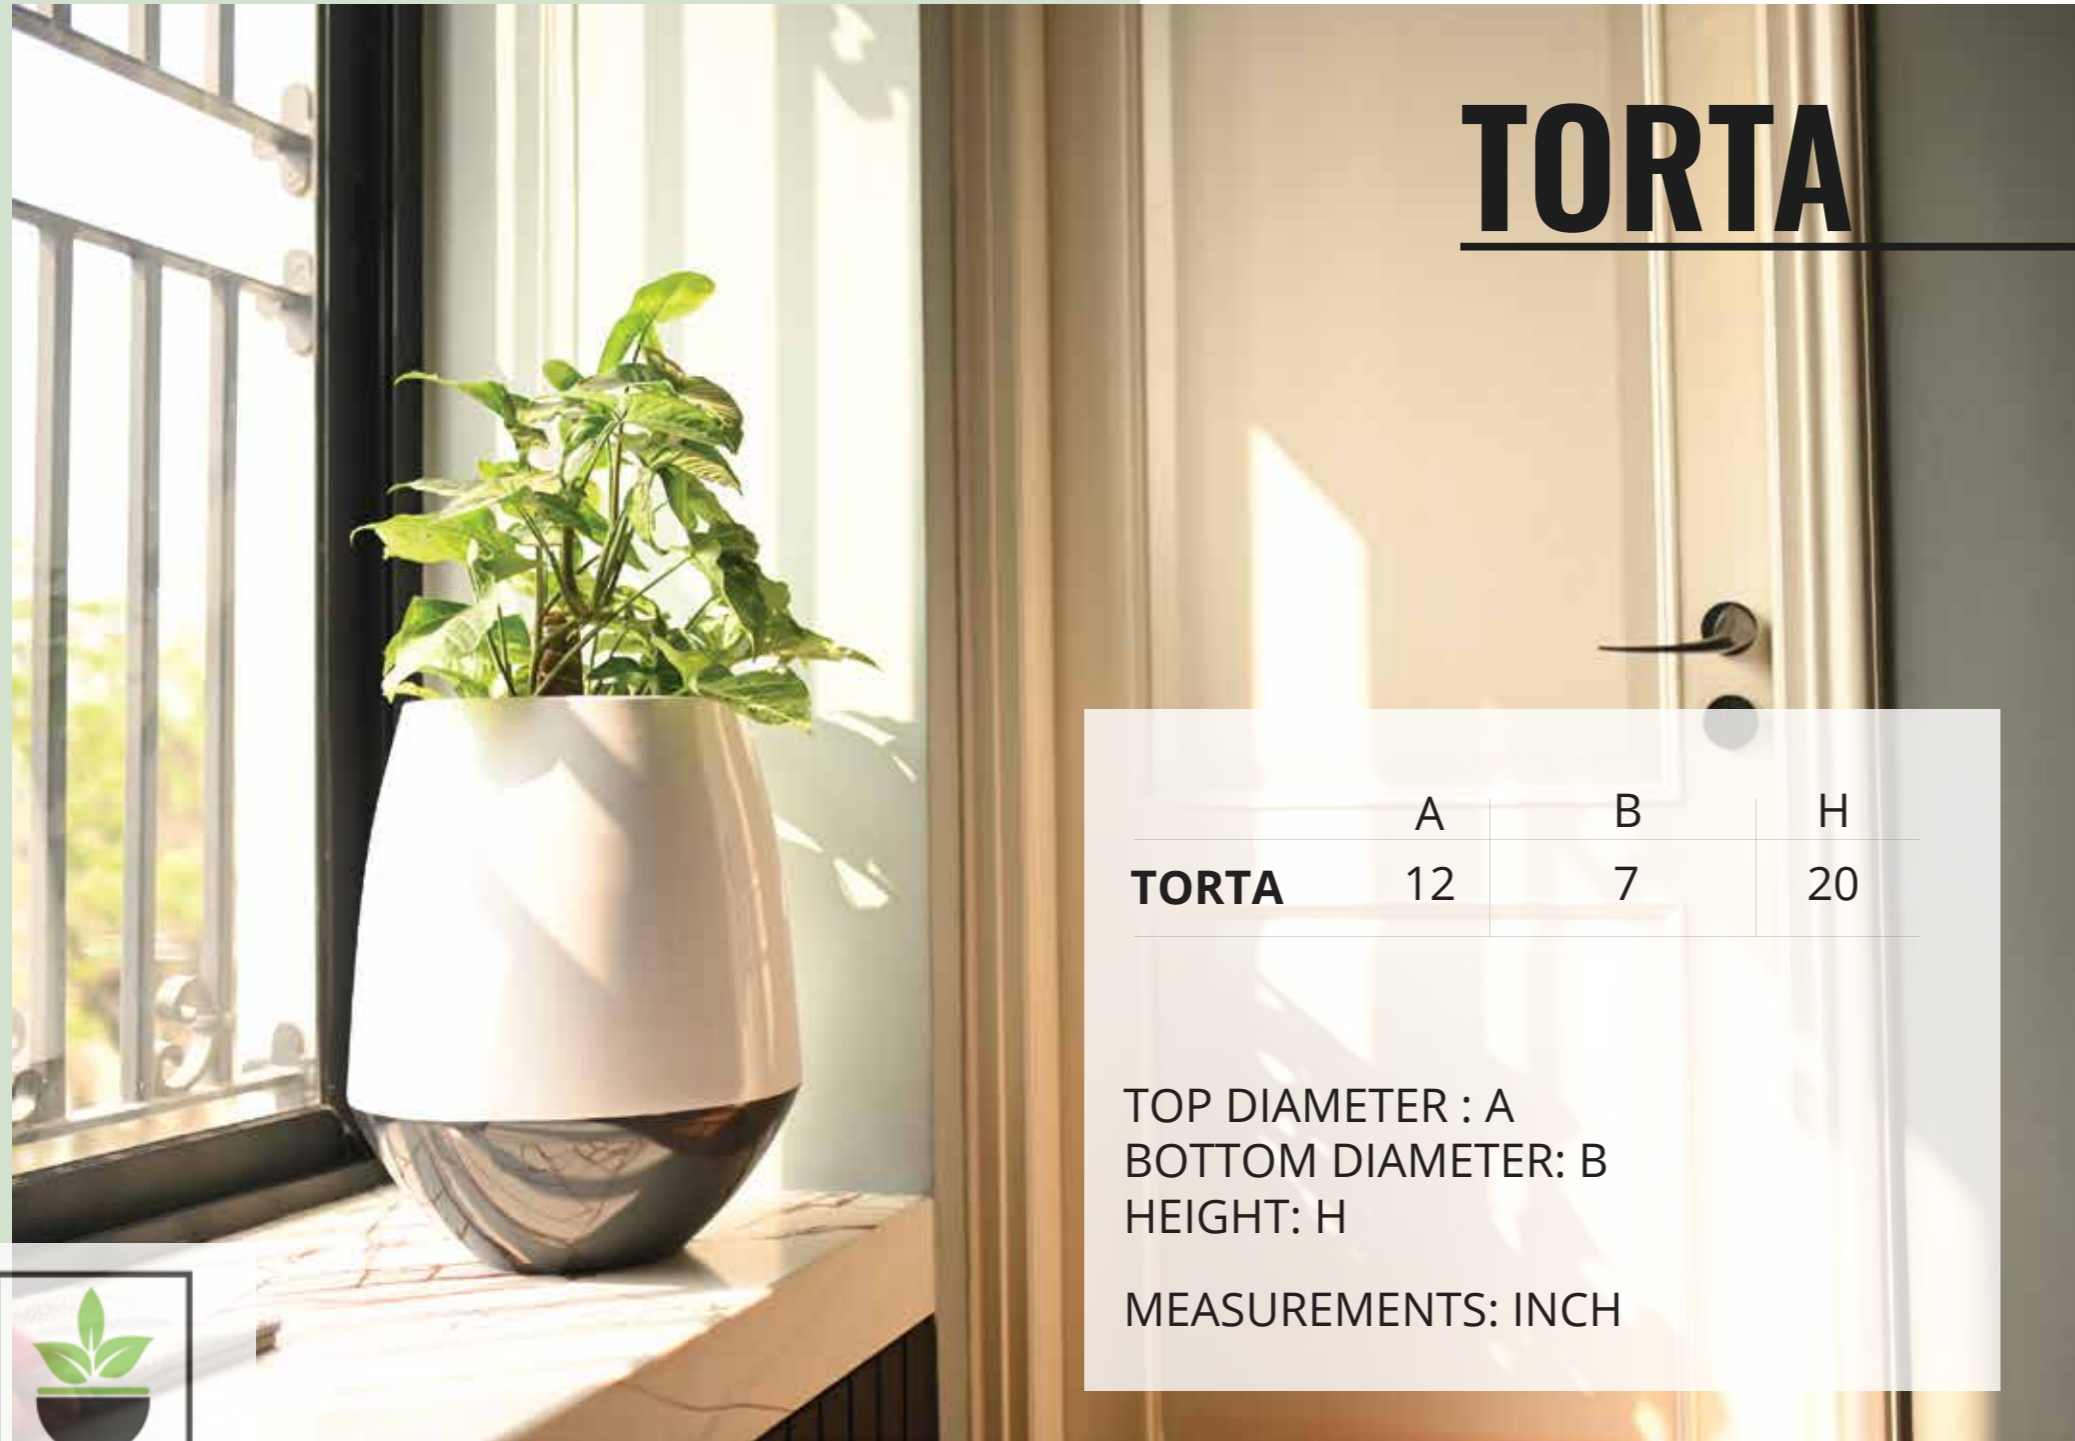

JUMBO TERRESA

	L	B	H
TERRESA	36	21	20

LENGTH : L
 BREADTH: B
 HEIGHT: H
 MEASUREMENTS: INCH

TERRESA WAVES

	L	B	H
TERRESA	30	12	12
	13	9	12

LENGTH : L
 BREADTH: B
 HEIGHT: H
 MEASUREMENTS: INCH

TORTA

	A	B	H
TORTA	12	7	20